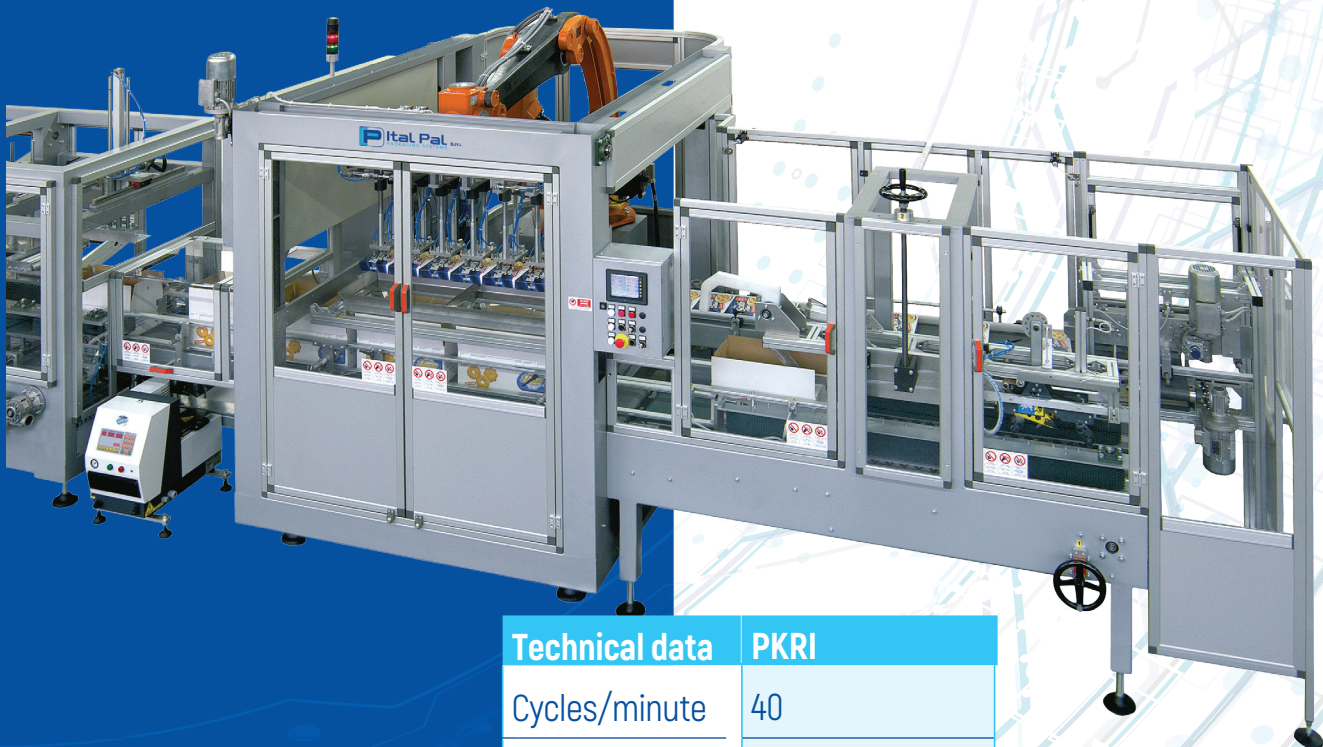

## ROBOTIC CARTONING MACHINE

### OPTIONAL

- Product divider
- Item 90°- switch belt

Cartoning machine with Anthropomorphous Robot. The special features of this robot make this machine ideal for use to pack light items with a high output rate. The operating features are same as described for model "PK".

Technical data	PKRI
Cycles/minute	40
Set up power	10 Kw
Voltage	380 Volt
Air consumption	500 l./min.

HIGH TECH ENGINEERING